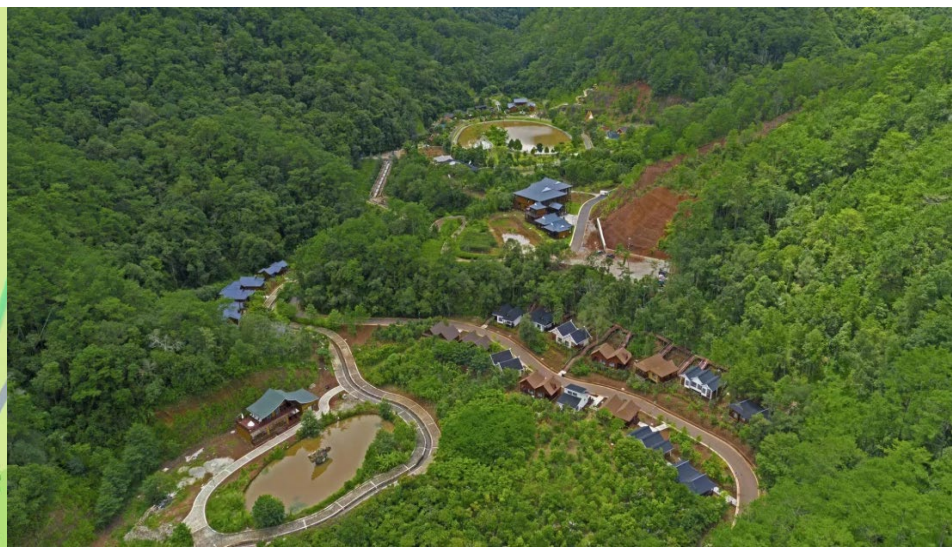

Pu'er Sustainable Forest Management Demonstration and Training Base

Pu'er base consists of four functional zones from low land up to top:

- Eco-culture Creation Houses, Minority Buildings and Wooden Cultural Exhibition Building.
- Training and conference Center
- Field Camping Site
- Forest and Nature Experience Center

Total capacity of guest reception: 150 persons maximum